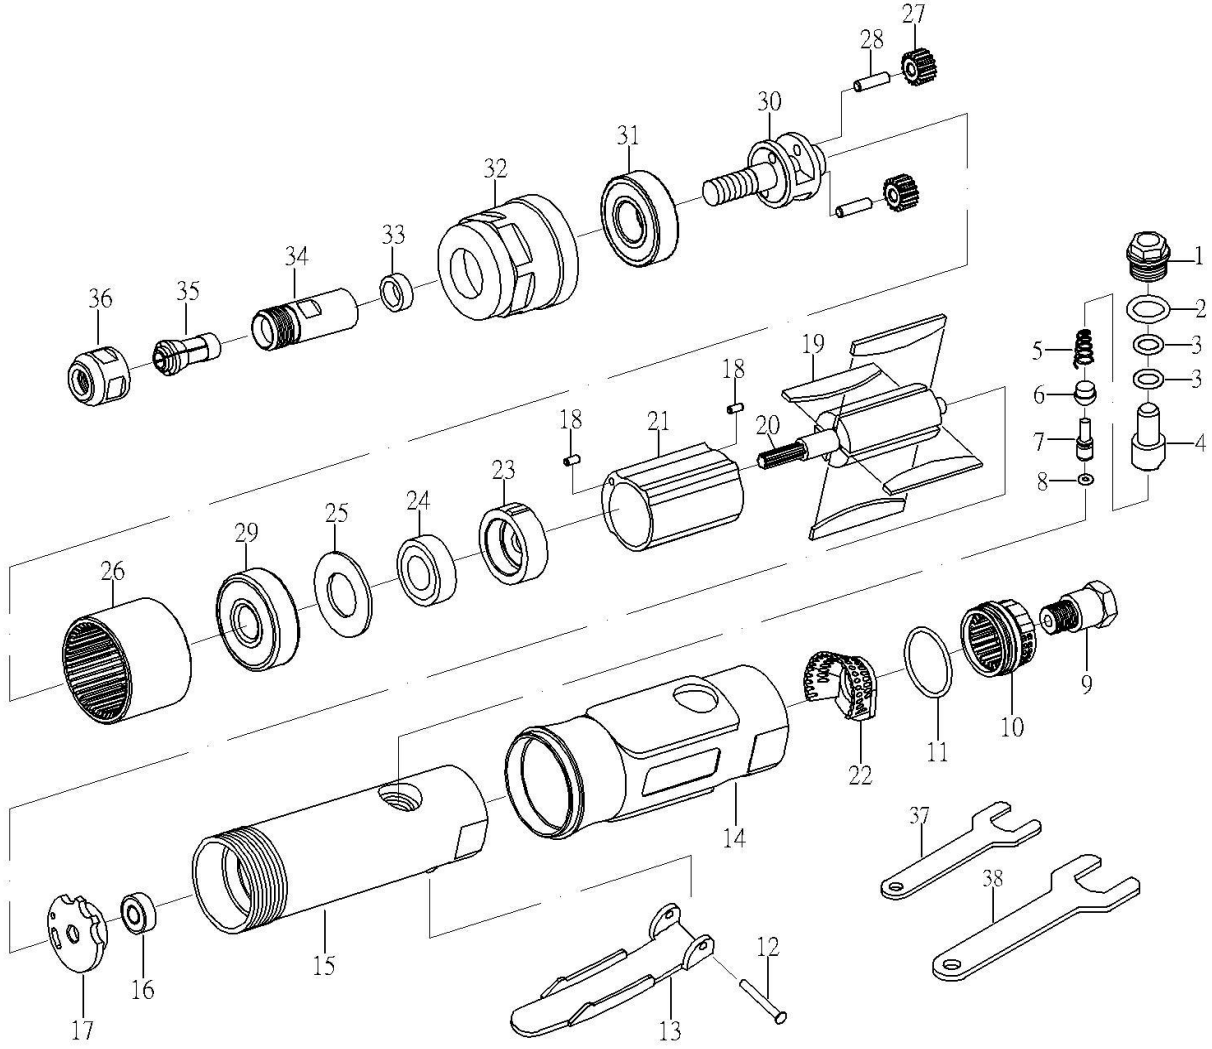

OS-245A **GAV** HAVALI KALIPÇI TAŞLAMA

ITEM NO.	DESCRIPTION	Q'TY	ITEM NO.	DESCRIPTION	Q'TY
01	SCREW	1	20	ROTOR	1
02	O-RING	1	21	CYLINDER	1
03	O-RING	2	22	CONE MUFFLER	1
04	AIR REGULATOR	1	23	FRONT PLATE	1
05	SPRING	1	24	BEARING (608ZZ)	1
06	VALVE STEM BUSHING	1	25	WASHER	1
07	VALVE STEM	1	26	GEAR LINK (42T)	1
08	O-RING	1	27	IDLER GEAR (18T)	2
09	AIR INLET	1	28	IDLER GEAR PIN	2
10	EXHAUST SLEEVE	1	29	BEARING (6001Z)	1
11	O-RING	1	30	GEAR PLATE	1
12	SPRING PIN	1	31	BEARING (6200ZZ)	1
13	LEVER	1	32	CLAMP NUT	1
14	PROTECTING RUBBER	1	33	WASHER	1
15	HOUSING	1	34	SPINDLE	1
16	BEARING (696ZZ)	1	35	COLLET	1
17	REAR PLATE	1	36	COLLET NUT	1
18	PIN	2	37	STOP SPANNER(14M/M)	1
19	ROTOR BLADE	4	38	STOP SPANNER(19M/M)	1